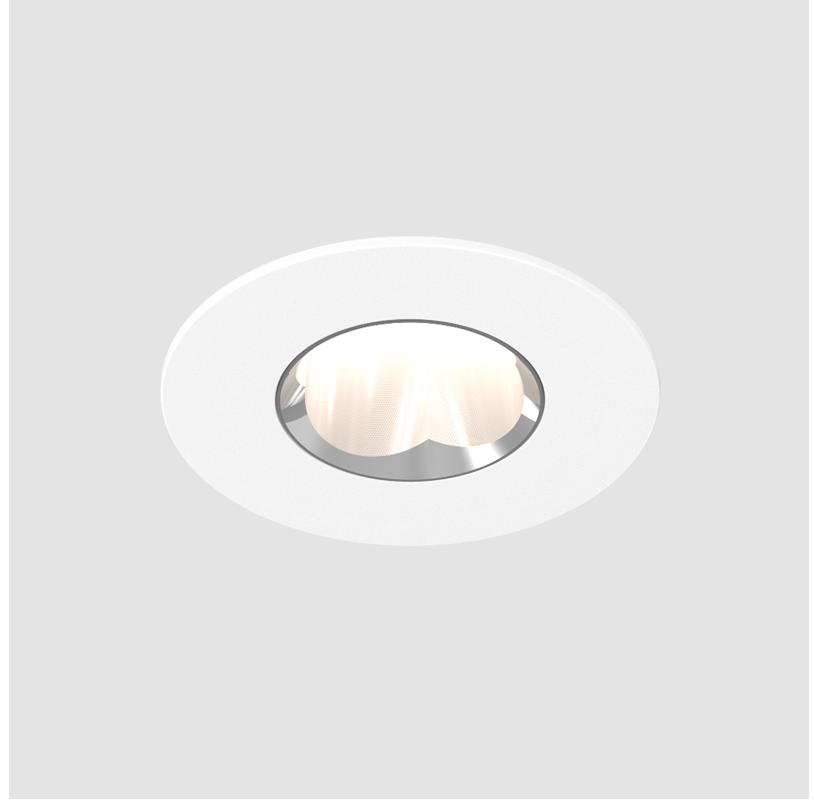

PHYSICAL

Shape: Round
Diameter (mm): 75
Diameter (in): 2 ¹⁵/₁₆
Height (mm): 51
Height (in): 2
Ceiling Thickness (mm): 1 - 25
Ceiling Thickness (in): 1/16 - 1 3/16
Min. Recessing Depth (mm): 55
Min. Recessing Depth (in): 2 ³/₁₆
Light Distribution: Direct
Diffuser: Lens Pack - Spread Lens / Linear Spread Lens / Honeycomb Louver
Fixture Finish: SSR / BKV / CWI / CRY / HAB / UFT / ITA / RUA / FTG / MYG / LOD / PUS / FRO / FUP / KIA / POP / BLS / SPG / MEY / GOH / GUM / CHC / COM / ABZ / JAG / OBR / MOS / ROR
Fixture Material: Aluminum Die Cast
Cut-out Measurements: 68mm / 2 11/16" Diameter

ELECTRICAL

Lamp Type: LED (Zhaga Standard)
Input Wattage (W): 15
Total Output Wattage (W): 13.6
Dimming: Tri-Mode (Non-Dimming and Phase Dimming (120Vac only) and 0-10V Dimming)
Driver Included: No
Driver Location: Recessed Housing
Driver Type: Constant Current - Universal
Driver Class: Class 2
Input Voltage (V): 120 - 277
Constant Current (MA): 350

LED

Color Temperature (°K): 2700 / 3000 / 3500 / 4000
Max. Delivered Lumen (lm): 1375 / 1462 / 1531 / 1545
Nominal Lumen (lm): 1566 / 1665 / 1743 / 1759
CRI: >90 CRI
Lamp Life (hrs): 50000
Special LEDs offerings: Tunable White

OPTICAL

Reflector: 50
Adjustability: Fixed

RATINGS AND CERTIFICATIONS

Certified By: Certified for North American Standards
IP rating: IP20